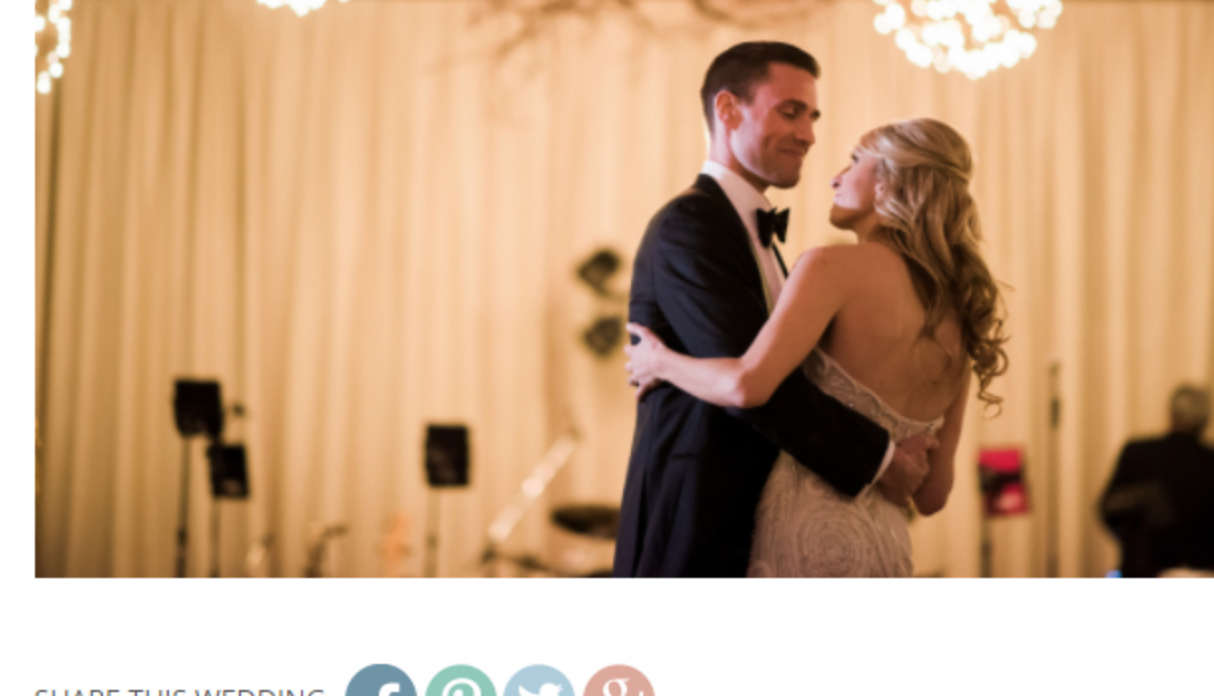

ERIN & MATTHEW | Classic Winter Wedding at Fearrington Village
March 11, 2017 at Fearrington Village

WEDDING DETAILS

Winter  COLORS

STYLE Black-Tie/White-Tie Classic

SETTING Gardens

LOVE this wedding!  1 score